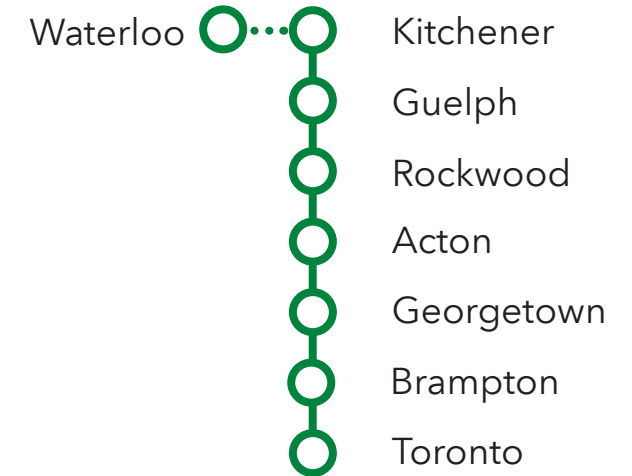

# 30-31-33

Route number  
Numéro du trajet

## Kitchener

### CONTACT US

1-888-438-6646  
416-869-3200  
TTY: #711 or call  
1-800-855-0511

[gotransit.com/schedules](https://gotransit.com/schedules)

@GOtransitKT

See Something?  
Say Something.  
24/7 Transit Safety Dispatch:  
1-877-297-0642

## Kitchener

GO Train and Bus Schedule/  
Horaire des trains et des autobus GO