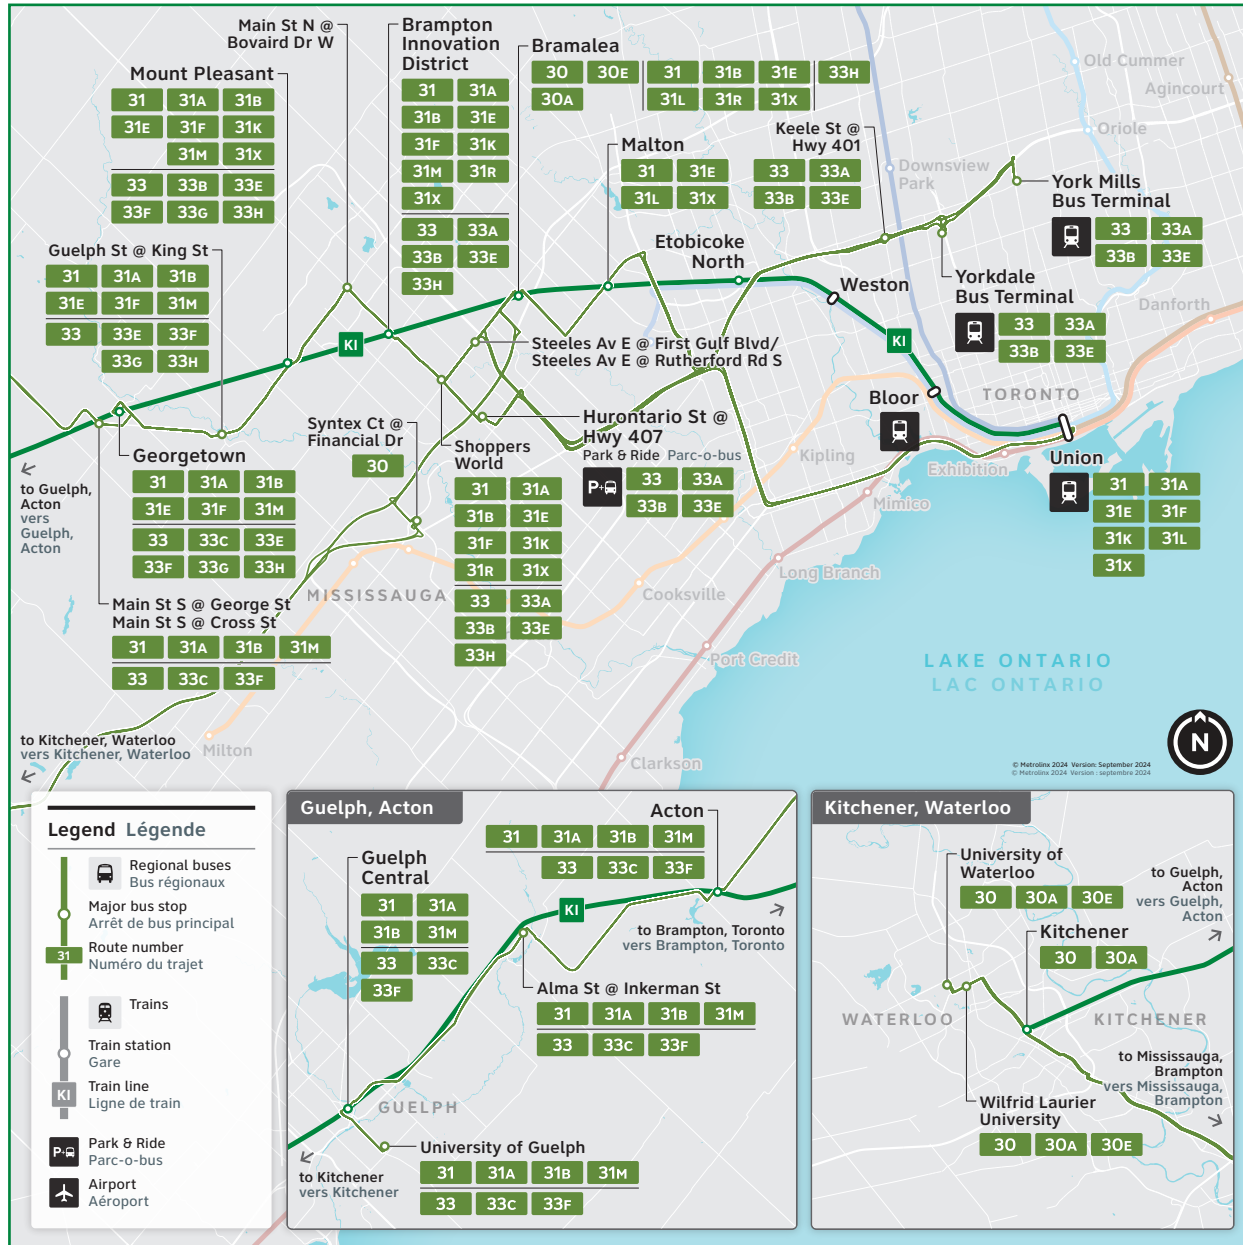

# 30-31-33

Route number  
Numéro du trajet

## Kitchener

### Daily / Quotidiennement

Includes GO Bus routes 30, 31, and  
33 / Inclut les trajets 30, 31, et 33  
d'autobus GO

Effective / À partir de:  
**4 JANUARY 2025**  
JANVIER

## Legend

 Train trips

 Bus trips

→ Trip does not serve this location.

↓ Check below for connecting trips.

 GO Train service is accessible to passengers using mobility devices at this location.

 GO Bus service is accessible to passengers using mobility devices at this location.