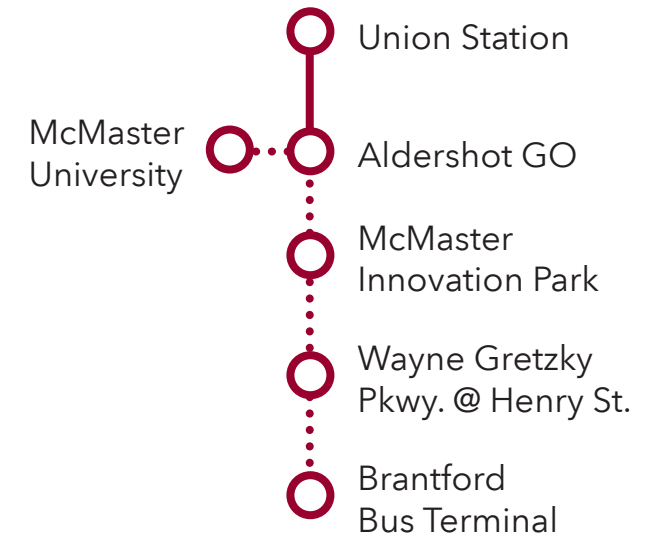

15

Route number
Numéro du trajet

Brantford / Burlington

CONTACT US

1-888-438-6646
416-869-3200
TTY: #711 or call
1-800-855-0511

gotransit.com/schedules

@GOtransitLW
@GOtransitBus

See Something?
Say Something.
24/7 Transit Safety Dispatch:
1-877-297-0642

prestocard.ca

Sign-up for email or
text alerts/ Inscrivez-
vous pour recevoir des
alertes par courriel ou
message texte.
gotransit.com/OnTheGO

Brantford/ Burlington

GO Train and Bus Schedule/
Horaire des trains et des autobus GO

15

Daily / Quotidiennement

Includes GO Bus route 15 /
Inclut le trajet 15 d'autobus GO

Effective / À partir de:

4 JANUARY
JANVIER **2025**

How to read our schedules

Step 1

Find the station or terminal you are departing from. Stops are listed across the top in the order they are served.