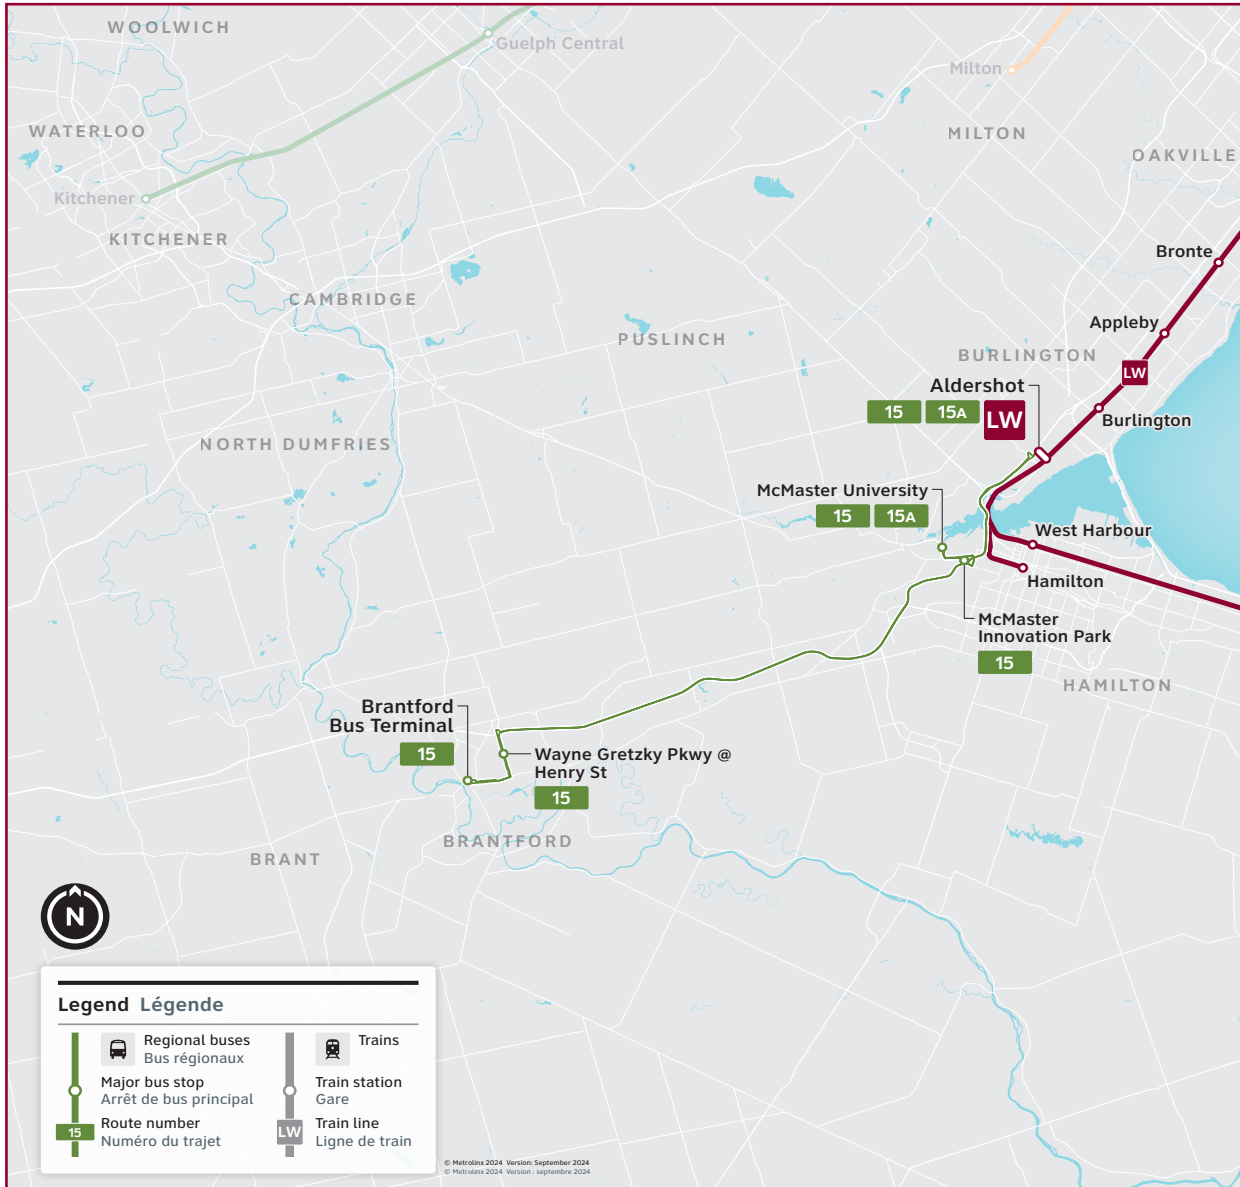

15

Route number
Numéro du trajet

Brantford / Burlington

CONTACT US

1-888-438-6646
416-869-3200
TTY: #711 or call
1-800-855-0511

gotransit.com/schedules

@GOtransitLW
@GOtransitBus

See Something?
Say Something.
24/7 Transit Safety Dispatch:
1-877-297-0642

15

Daily / Quotidiennement

Includes GO Bus route 15 /
Inclut le trajet 15 d'autobus GO

Effective / À partir de:

4 JANUARY
JANVIER **2025**

How to read our schedules

Step 1

Find the station or terminal you are departing from. Stops are listed across the top in the order they are served.

Step 2

The upper left corner tells you what day the schedule is for and the direction of travel.

Step 3

Look across the rows for available departure times.

Step 4

Not all trains or buses stop at every station. If you see → the train or bus will not stop at that station.

Schedule times shown in 24-hour clock

Midnight to noon
00 01 - 12 00
Noon to midnight
12 01 - 24 00

Legend

 Train trips

 Bus trips

→ Trip does not serve this location.

↓ Check below for connecting trips.

 GO Train service is accessible to passengers using mobility devices at this location.